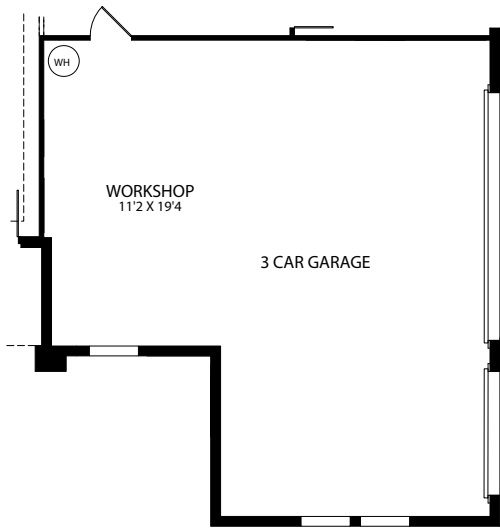

*Optional Stone*

OPT. 3 CAR SIDE LOAD GARAGE WITH WORKSHOP

OPT. WORKSHOP

OPT. STAND ALONE TUB

OPT. EXTENDED LANAI

OPT. RAISED KITCHEN ISLAND

OPT. GOURMET KITCHEN

OPT. DEN ILO FLEX