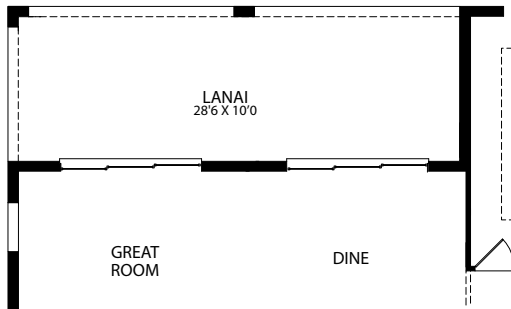

*Optional Stone*

OPT. 3 CAR SIDE LOAD GARAGE WITH WORKSHOP

OPT. WORKSHOP

OPT. STAND ALONE TUB

OPT. EXTENDED LANAI

OPT. RAISED KITCHEN ISLAND

OPT. GOURMET KITCHEN

OPT. DEN ILO FLEX

OPT. DEN W/ SIDELITES

OPT. DEN W/ BARN DOOR