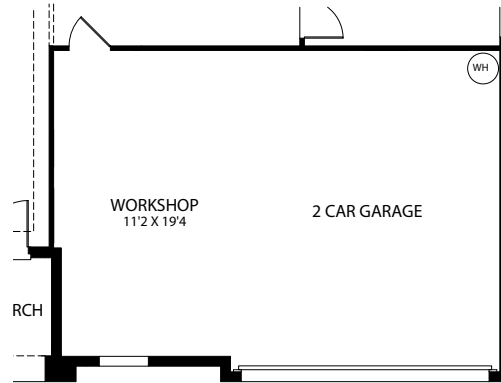

*Optional Stone*

OPT. 3 CAR SIDE LOAD GARAGE WITH WORKSHOP

OPT. WORKSHOP

OPT. STAND ALONE TUB

OPT. EXTENDED LANAI

OPT. RAISED KITCHEN ISLAND

OPT. GOURMET KITCHEN

OPT. DEN ILO FLEX