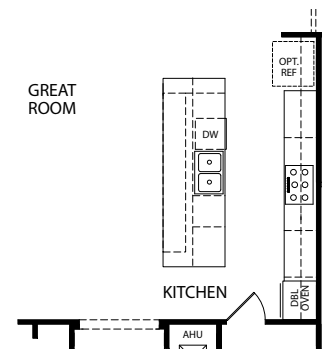

*Optional Stone*

OPT. 3 CAR SIDE LOAD GARAGE WITH WORKSHOP

OPT. WORKSHOP

OPT. STAND ALONE TUB

OPT. EXTENDED LANAI

OPT. RAISED KITCHEN ISLAND

OPT. GOURMET KITCHEN

OPT. DEN ILO FLEX