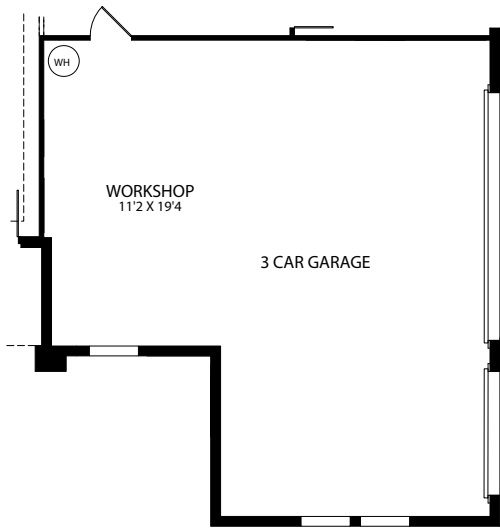

*Optional Stone*

- 4 Bedrooms
- 3 Bathrooms
- 3 Car Garage
- 2,675 Finished Sq. Ft.

OPT. 3 CAR SIDE LOAD GARAGE WITH WORKSHOP

OPT. WORKSHOP

OPT. STAND ALONE TUB

OPT. EXTENDED LANAI

OPT. RAISED KITCHEN ISLAND