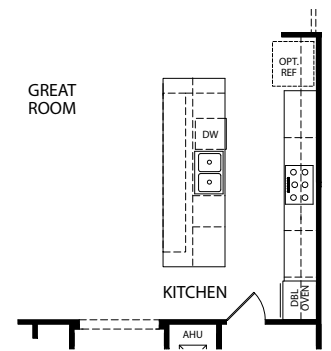

*Optional Stone*

- 4 Bedrooms
- 3 Bathrooms
- 3 Car Garage
- 2,675 Finished Sq. Ft.

OPT. 3 CAR SIDE LOAD GARAGE WITH WORKSHOP

OPT. WORKSHOP

OPT. STAND ALONE TUB

OPT. EXTENDED LANAI

OPT. RAISED KITCHEN ISLAND

OPT. GOURMET KITCHEN

OPT. DEN ILO FLEX

OPT. DEN W/ SIDELITES

OPT. DEN W/ BARN DOOR