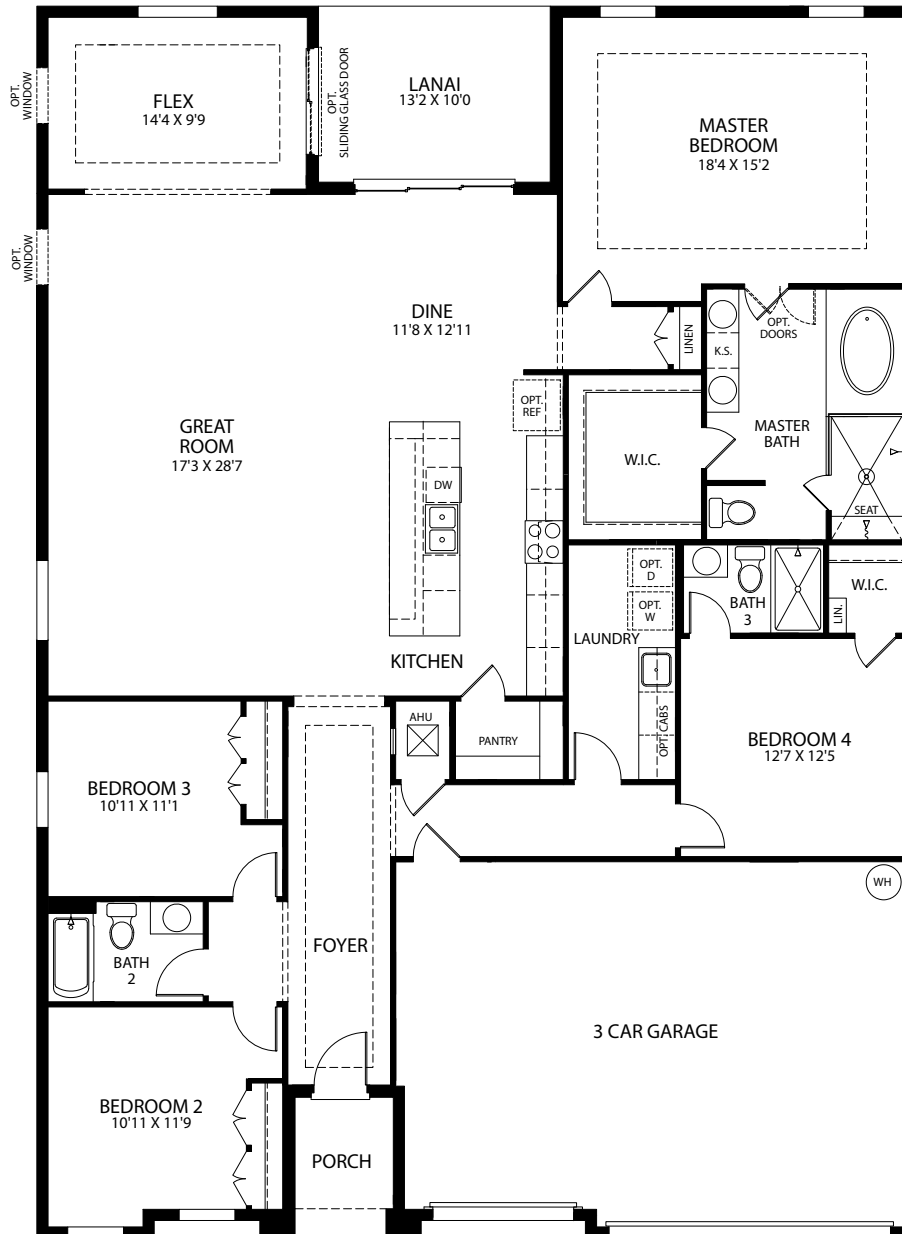

*Optional Stone*

- 4 Bedrooms
- 3 Bathrooms
- 3 Car Garage
- 2,675 Finished Sq. Ft.

OPT. 3 CAR SIDE LOAD GARAGE WITH WORKSHOP

OPT. WORKSHOP

OPT. STAND ALONE TUB

OPT. EXTENDED LANAI

OPT. RAISED KITCHEN ISLAND

OPT. GOURMET KITCHEN

OPT. DEN ILO FLEX

OPT. DEN W/ SIDELITES

OPT. DEN W/ BARN DOOR