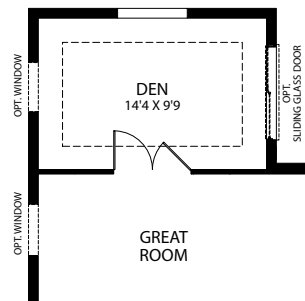

OPT. DEN ILO FLEX