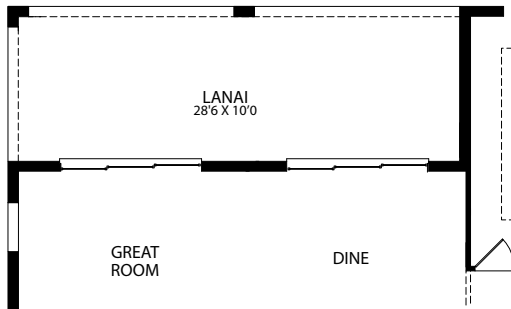

*Optional Stone*

- 4 Bedrooms
- 3 Bathrooms
- 3 Car Garage
- 2,675 Finished Sq. Ft.

OPT. 3 CAR SIDE LOAD GARAGE WITH WORKSHOP

OPT. WORKSHOP

OPT. STAND ALONE TUB

OPT. EXTENDED LANAI

OPT. RAISED KITCHEN ISLAND

OPT. GOURMET KITCHEN

OPT. DEN ILO FLEX

OPT. DEN W/ SIDELITES

OPT. DEN W/ BARN DOOR