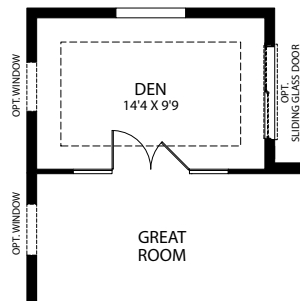

OPT. DEN W/ SIDELITES