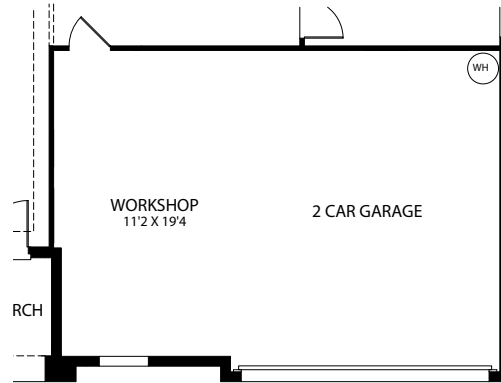

*Optional Stone*

- 4 Bedrooms
- 3 Bathrooms
- 3 Car Garage
- 2,675 Finished Sq. Ft.

OPT. 3 CAR SIDE LOAD GARAGE WITH WORKSHOP

OPT. WORKSHOP

OPT. STAND ALONE TUB

OPT. EXTENDED LANAI

OPT. RAISED KITCHEN ISLAND