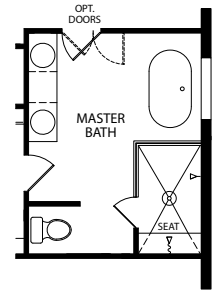

*Optional Stone*

- 4 Bedrooms
- 3 Bathrooms
- 3 Car Garage
- 2,675 Finished Sq. Ft.

OPT. 3 CAR SIDE LOAD GARAGE WITH WORKSHOP

OPT. WORKSHOP

OPT. STAND ALONE TUB

OPT. EXTENDED LANAI

OPT. RAISED KITCHEN ISLAND