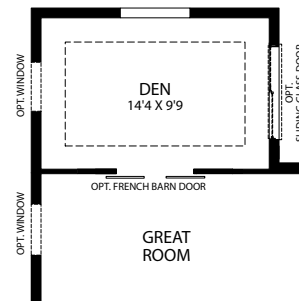

*Optional Stone*

- 4 Bedrooms
- 3 Bathrooms
- 3 Car Garage
- 2,675 Finished Sq. Ft.

OPT. 3 CAR SIDE LOAD GARAGE WITH WORKSHOP

OPT. WORKSHOP

OPT. STAND ALONE TUB

OPT. EXTENDED LANAI

OPT. RAISED KITCHEN ISLAND

OPT. GOURMET KITCHEN

OPT. DEN ILO FLEX

OPT. DEN W/ SIDELITES

OPT. DEN W/ BARN DOOR