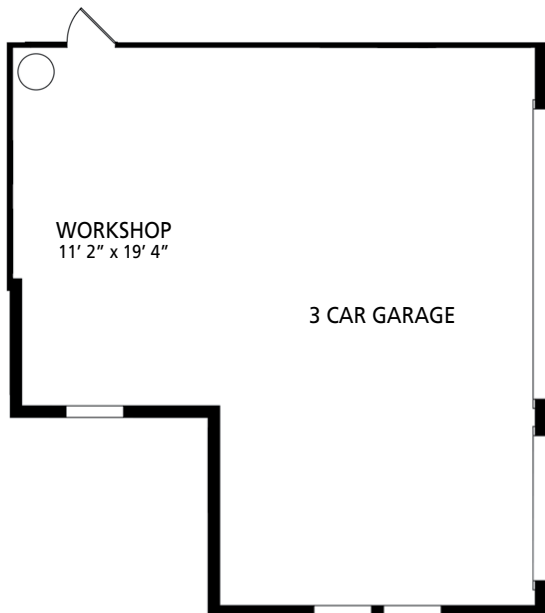

FIRST FLOOR

- 4 Bedrooms
- 3 Bathrooms
- 3 Car Garage
- 2,675 Finished Sq. Ft.

FLOORPLAN OPTIONS

Opt. Gourmet Kitchen

Opt. Raised Kitchen Island

Opt. Stand Alone Tub

Opt. Lanai

Opt. Flex/Den with French Doors

Opt. Flex/Den with Sliding Barn Doors

Opt. 3 Car Side Load Garage with Workshop

Opt. Workshop