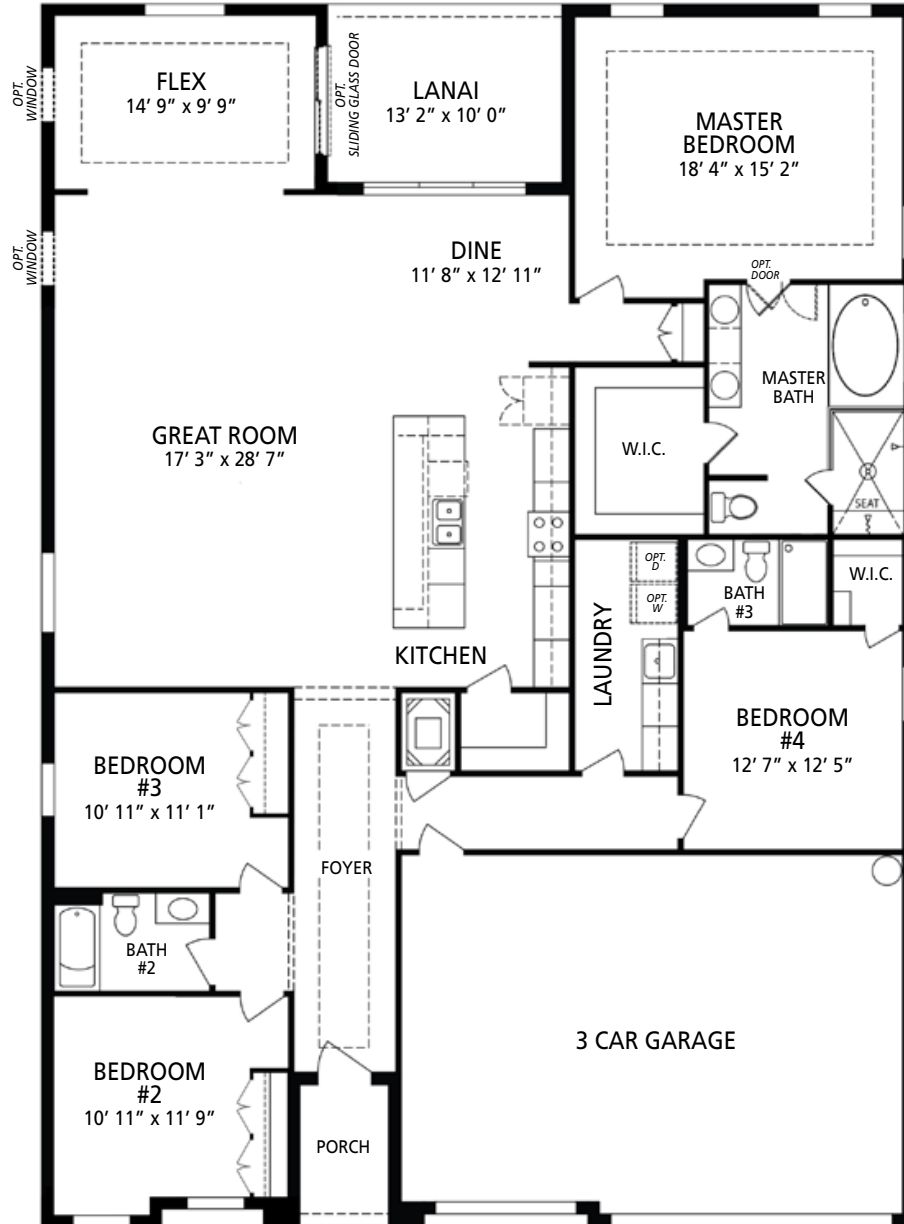

FIRST FLOOR

- 4 Bedrooms
- 3 Bathrooms
- 3 Car Garage
- 2,675 Finished Sq. Ft.

FLOORPLAN OPTIONS

Opt. Gourmet Kitchen

Opt. Raised Kitchen Island

Opt. Stand Alone Tub

Opt. Lanai

Opt. Flex/Den with French Doors

Opt. Flex/Den with Sliding Barn Doors

Opt. 3 Car Side Load Garage with Workshop

Opt. Workshop