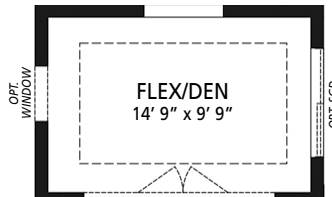

FIRST FLOOR

- 4 Bedrooms
- 3 Bathrooms
- 3 Car Garage
- 2,675 Finished Sq. Ft.

FLOORPLAN OPTIONS

Opt. Gourmet Kitchen

Opt. Raised Kitchen Island

Opt. Stand Alone Tub

Opt. Lanai

Opt. Flex/Den with French Doors