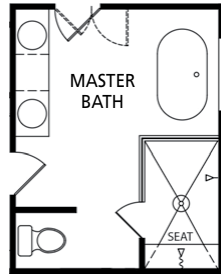

FIRST FLOOR

- 4 Bedrooms
- 3 Bathrooms
- 3 Car Garage
- 2,675 Finished Sq. Ft.

FLOORPLAN OPTIONS

Opt. Gourmet Kitchen

Opt. Raised Kitchen Island

Opt. Stand Alone Tub

Opt. Lanai

Opt. Flex/Den with French Doors

Opt. Flex/Den with Sliding Barn Doors

Opt. 3 Car Side Load Garage with Workshop

Opt. Workshop