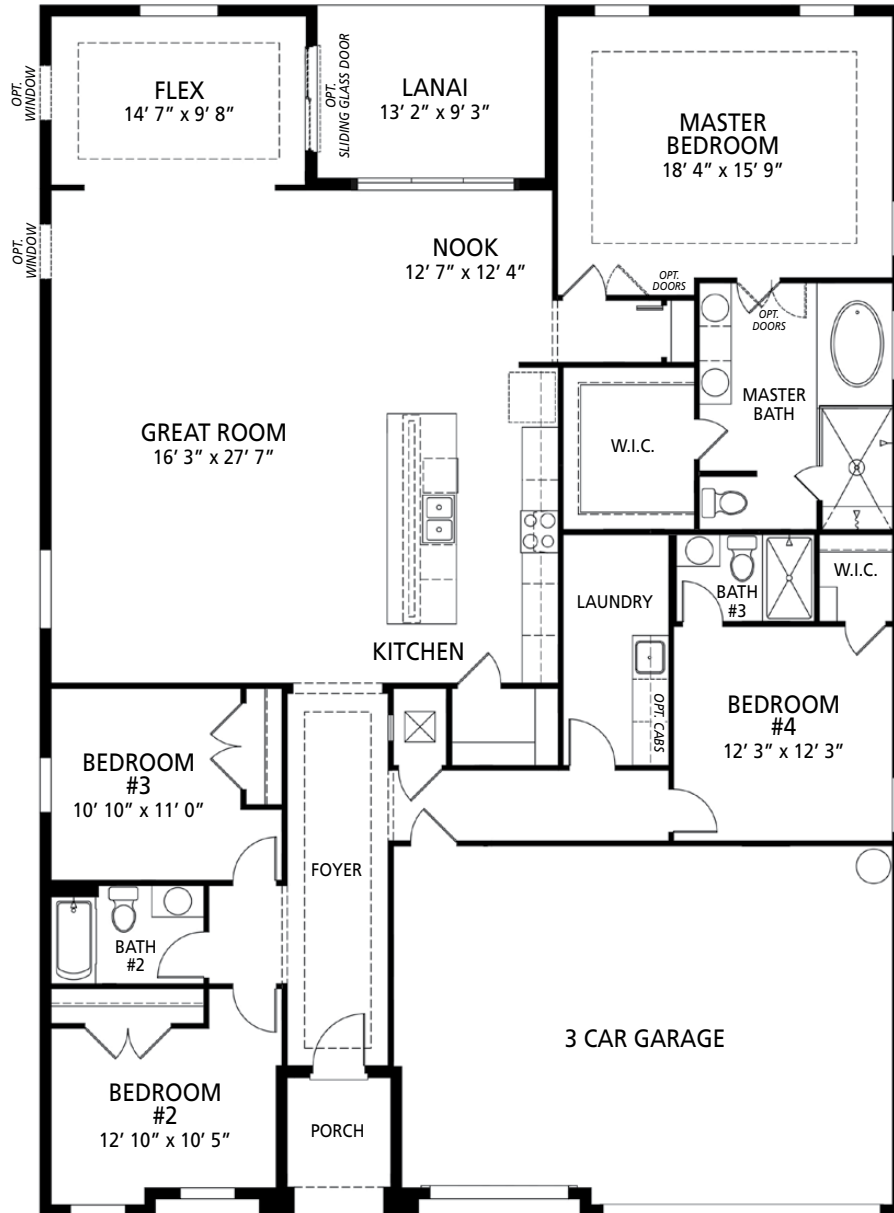

Optional Stone

FIRST FLOOR

- 4 Bedrooms
- 3 Bathrooms
- 3 Car Garage
- 2,675 Finished Sq. Ft.

FLOORPLAN OPTIONS

Opt. Gourmet Kitchen

Opt. Raised Kitchen Island

Opt. Stand Alone Tub

Opt. Lanai

Opt. Flex/Den with French Doors

Opt. Flex/Den with Sliding Barn Doors

Opt. 3 Car Side Load Garage with Workshop

Opt. Workshop