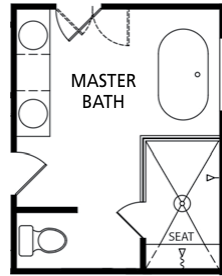

Optional Stone

FIRST FLOOR

- 4 Bedrooms
- 3 Bathrooms
- 3 Car Garage
- 2,675 Finished Sq. Ft.

FLOORPLAN OPTIONS

Opt. Gourmet Kitchen

Opt. Raised Kitchen Island

Opt. Stand Alone Tub

Opt. Lanai

Opt. Flex/Den with French Doors

Opt. Flex/Den with Sliding Barn Doors

Opt. 3 Car Side Load Garage with Workshop

Opt. Workshop