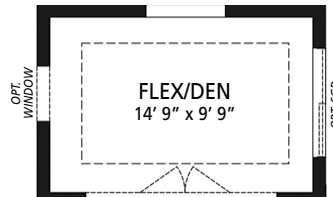

Opt. Flex/Den with French Doors