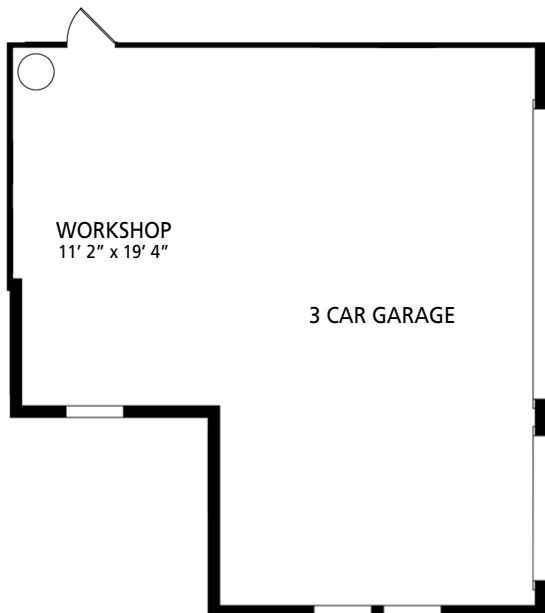

Optional Stone

FIRST FLOOR

- 4 Bedrooms
- 3 Bathrooms
- 3 Car Garage
- 2,675 Finished Sq. Ft.

FLOORPLAN OPTIONS

Opt. Gourmet Kitchen

Opt. Raised Kitchen Island

Opt. Stand Alone Tub

Opt. Lanai

Opt. Flex/Den with French Doors

Opt. Flex/Den with Sliding Barn Doors

Opt. 3 Car Side Load Garage with Workshop

Opt. Workshop