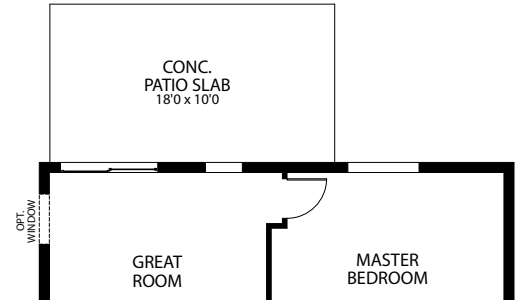

*Optional Stone*

Opt. Concrete Patio Slab

Opt. Lanai

Opt. Island Table

- 3 Bedrooms
- 2 Bathrooms
- 2 Car Garage
- 1,492 Finished Sq. Ft.