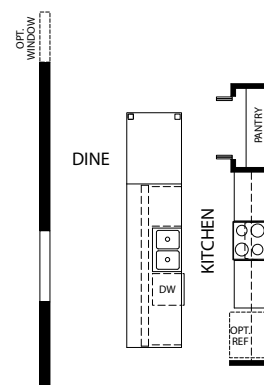

*Optional Stone*

Opt. Concrete Patio Slab

Opt. Lanai

Opt. Island Table

- 3 Bedrooms
- 2 Bathrooms
- 2 Car Garage
- 1,492 Finished Sq. Ft.