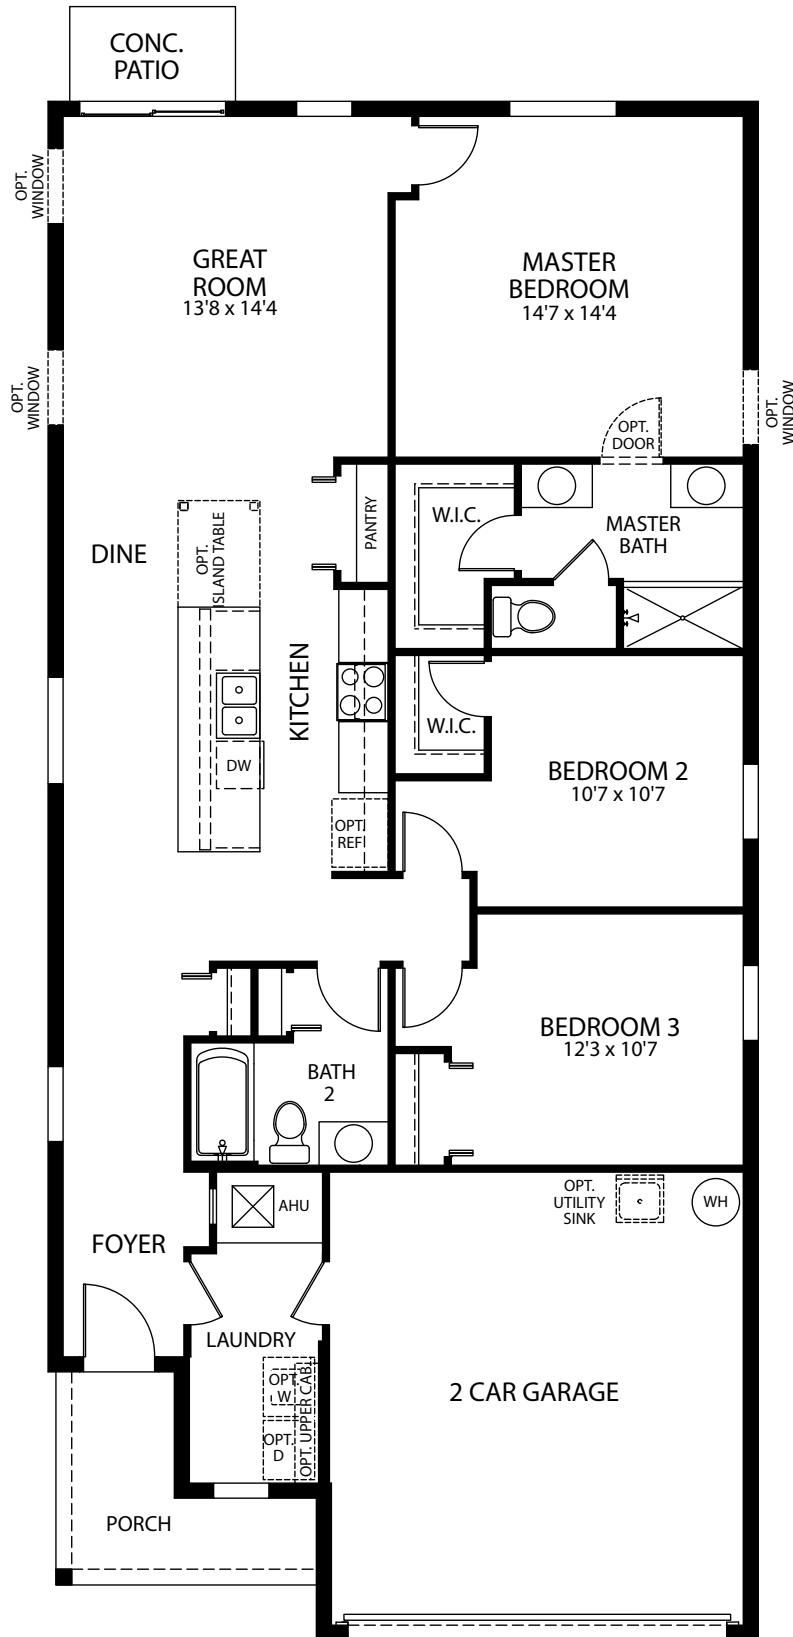

*Optional Stone*

Opt. Concrete Patio Slab

Opt. Lanai

Opt. Island Table

- 3 Bedrooms
- 2 Bathrooms
- 2 Car Garage
- 1,492 Finished Sq. Ft.