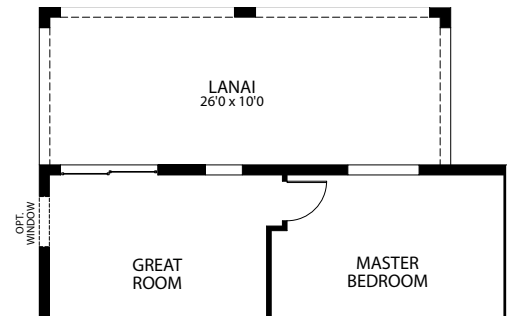

*Optional Stone*

Opt. Concrete Patio Slab

Opt. Lanai

Opt. Island Table

- 3 Bedrooms
- 2 Bathrooms
- 2 Car Garage
- 1,492 Finished Sq. Ft.