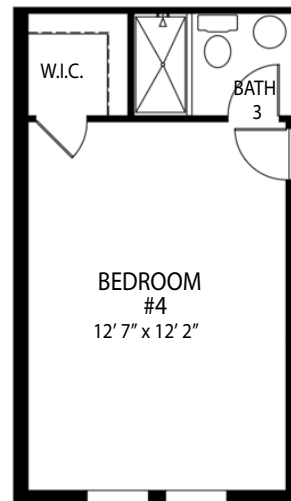

FIRST FLOOR

- 3-4 Bedrooms
- 2-3 Car Garage
- 2 Bathrooms
- 2,044 Finished Sq. Ft.

FLOORPLAN OPTIONS

Opt. Gourmet Kitchen

Opt. Lanai

Opt. Den with Double Doors

Opt. Bedroom 4

Opt. Bedroom 4 with Bath