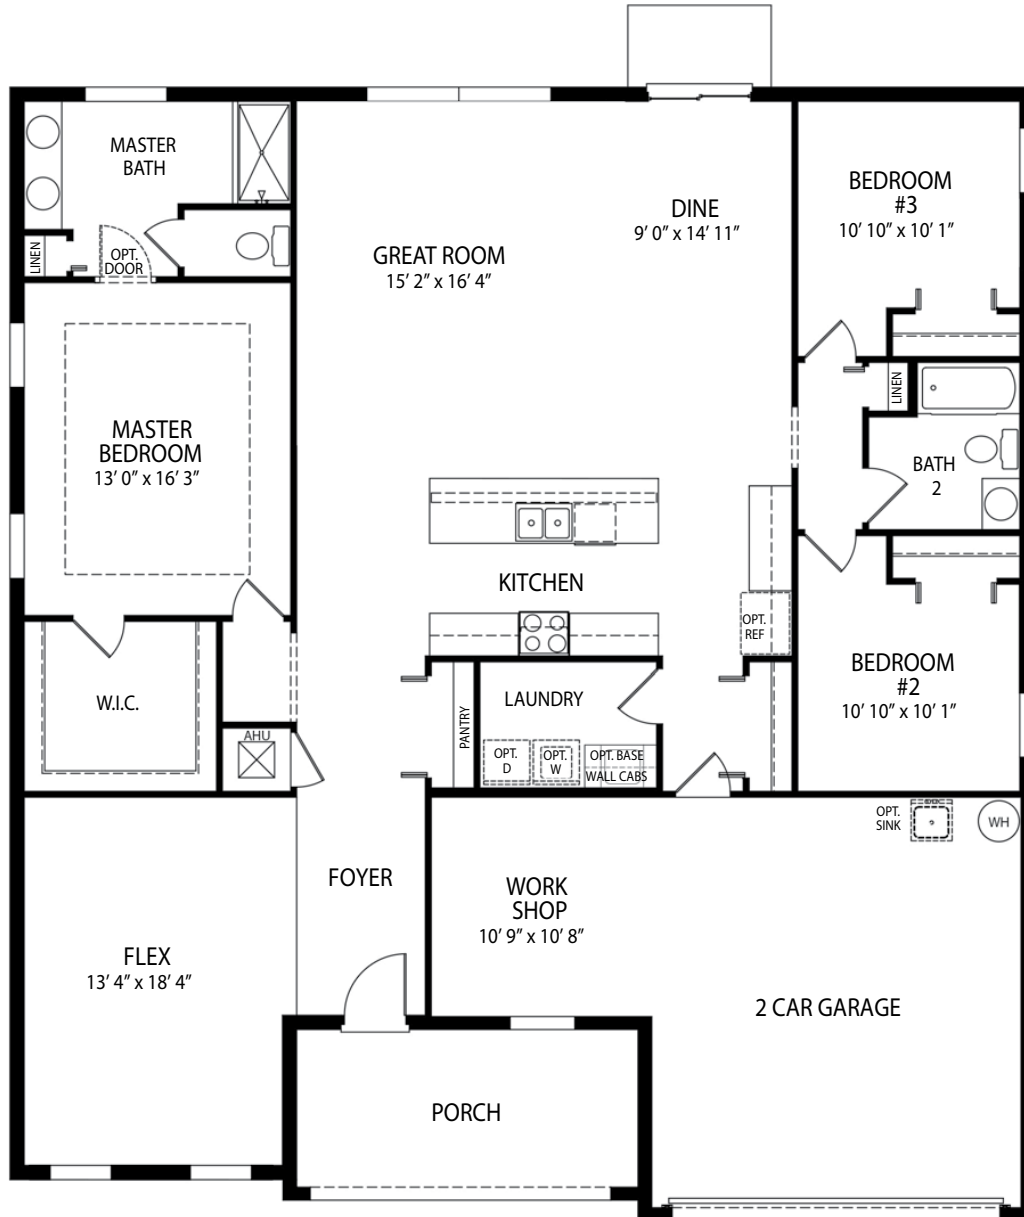

FIRST FLOOR

- 3-4 Bedrooms
- 2-3 Car Garage
- 2 Bathrooms
- 2,044 Finished Sq. Ft.

FLOORPLAN OPTIONS

Opt. Gourmet Kitchen

Opt. Lanai

Opt. Den with Double Doors

Opt. Bedroom 4

Opt. Bedroom 4 with Bath

Opt. 3 Car Garage

Opt. Deluxe Master Bath