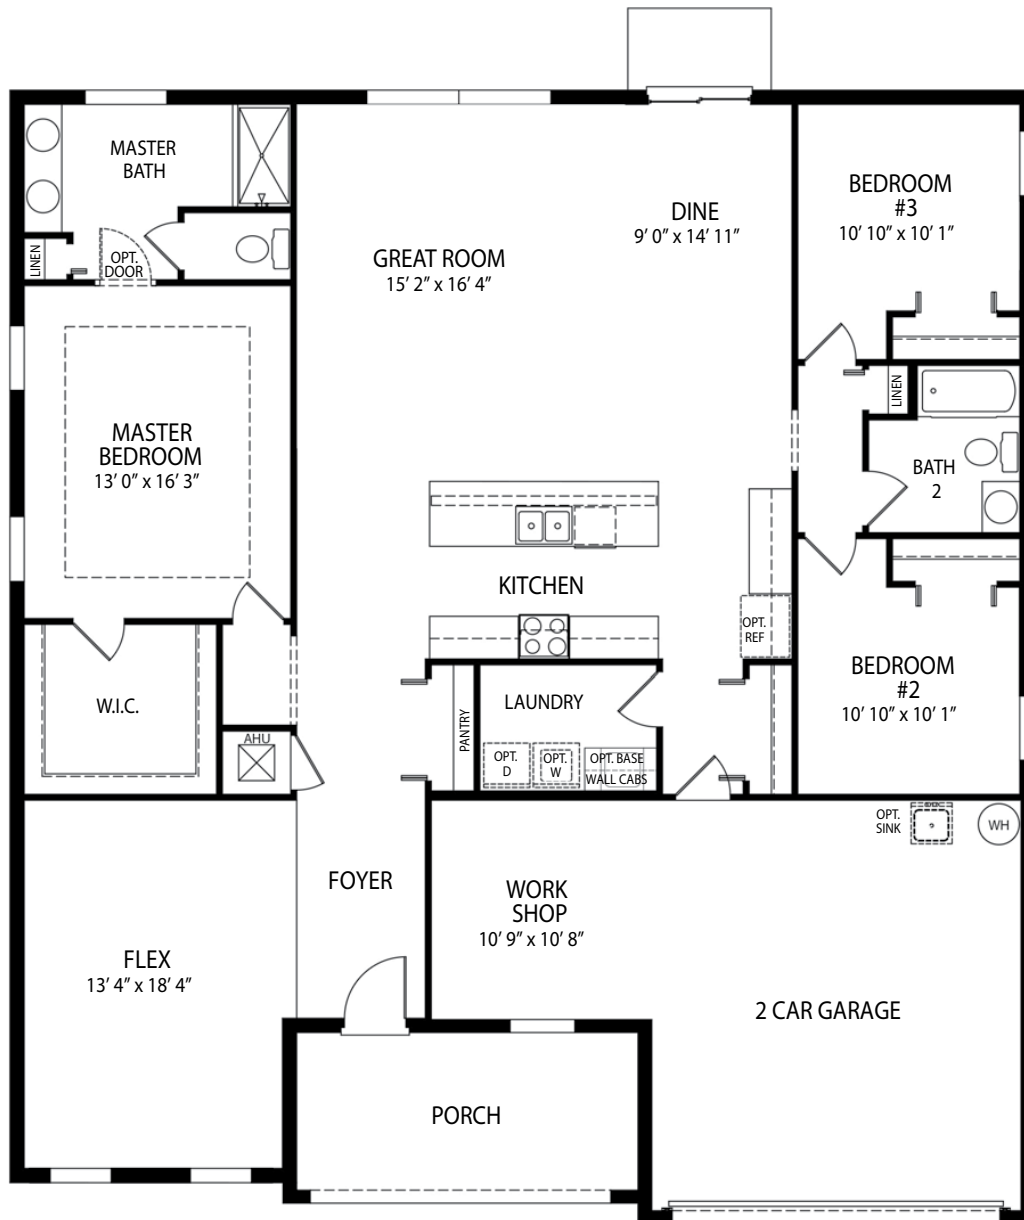

*Optional Stone*

- 3-4 Bedrooms
- 2-3 Car Garage
- 2 Bathrooms
- 2,044 Finished Sq. Ft.

OPT. GOURMET KITCHEN

OPT. DELUXE MASTER BATH

OPT. DEN WITH DOUBLE DOORS

OPT. BEDROOM #4

OPT. BEDROOM #4 WITH BATH

OPT. 3 CAR GARAGE

OPT. LANAI