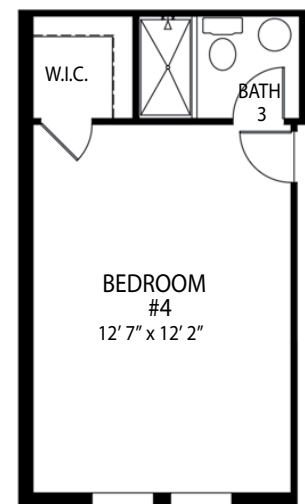

*Optional Stone*

- 3-4 Bedrooms
- 2-3 Car Garage
- 2 Bathrooms
- 2,044 Finished Sq. Ft.

OPT. GOURMET KITCHEN

OPT. DELUXE MASTER BATH

OPT. DEN WITH DOUBLE DOORS

OPT. BEDROOM #4

OPT. BEDROOM #4 WITH BATH

OPT. 3 CAR GARAGE