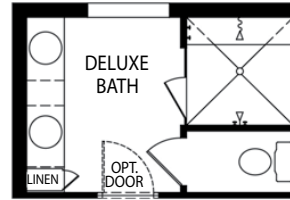

*Optional Stone*

- 3-4 Bedrooms
- 2-3 Car Garage
- 2 Bathrooms
- 2,044 Finished Sq. Ft.

OPT. GOURMET KITCHEN

OPT. DELUXE MASTER BATH

OPT. DEN WITH DOUBLE DOORS

OPT. BEDROOM #4

OPT. BEDROOM #4 WITH BATH

OPT. 3 CAR GARAGE