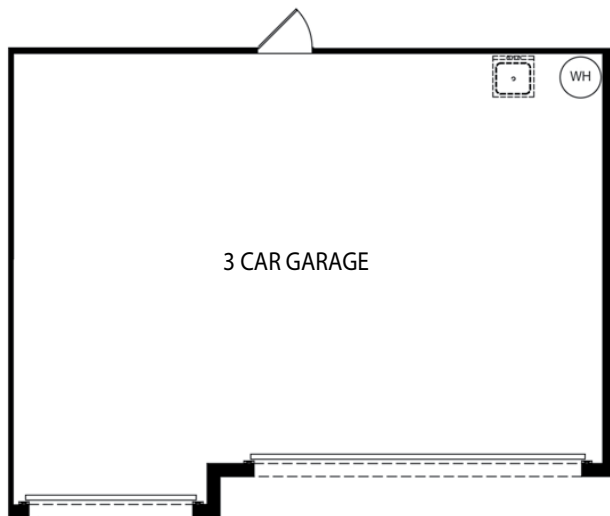

*Optional Stone*

- 3-4 Bedrooms
- 2-3 Car Garage
- 2 Bathrooms
- 2,044 Finished Sq. Ft.

OPT. GOURMET KITCHEN

OPT. DELUXE MASTER BATH

OPT. DEN WITH DOUBLE DOORS

OPT. BEDROOM #4

OPT. BEDROOM #4 WITH BATH

OPT. 3 CAR GARAGE